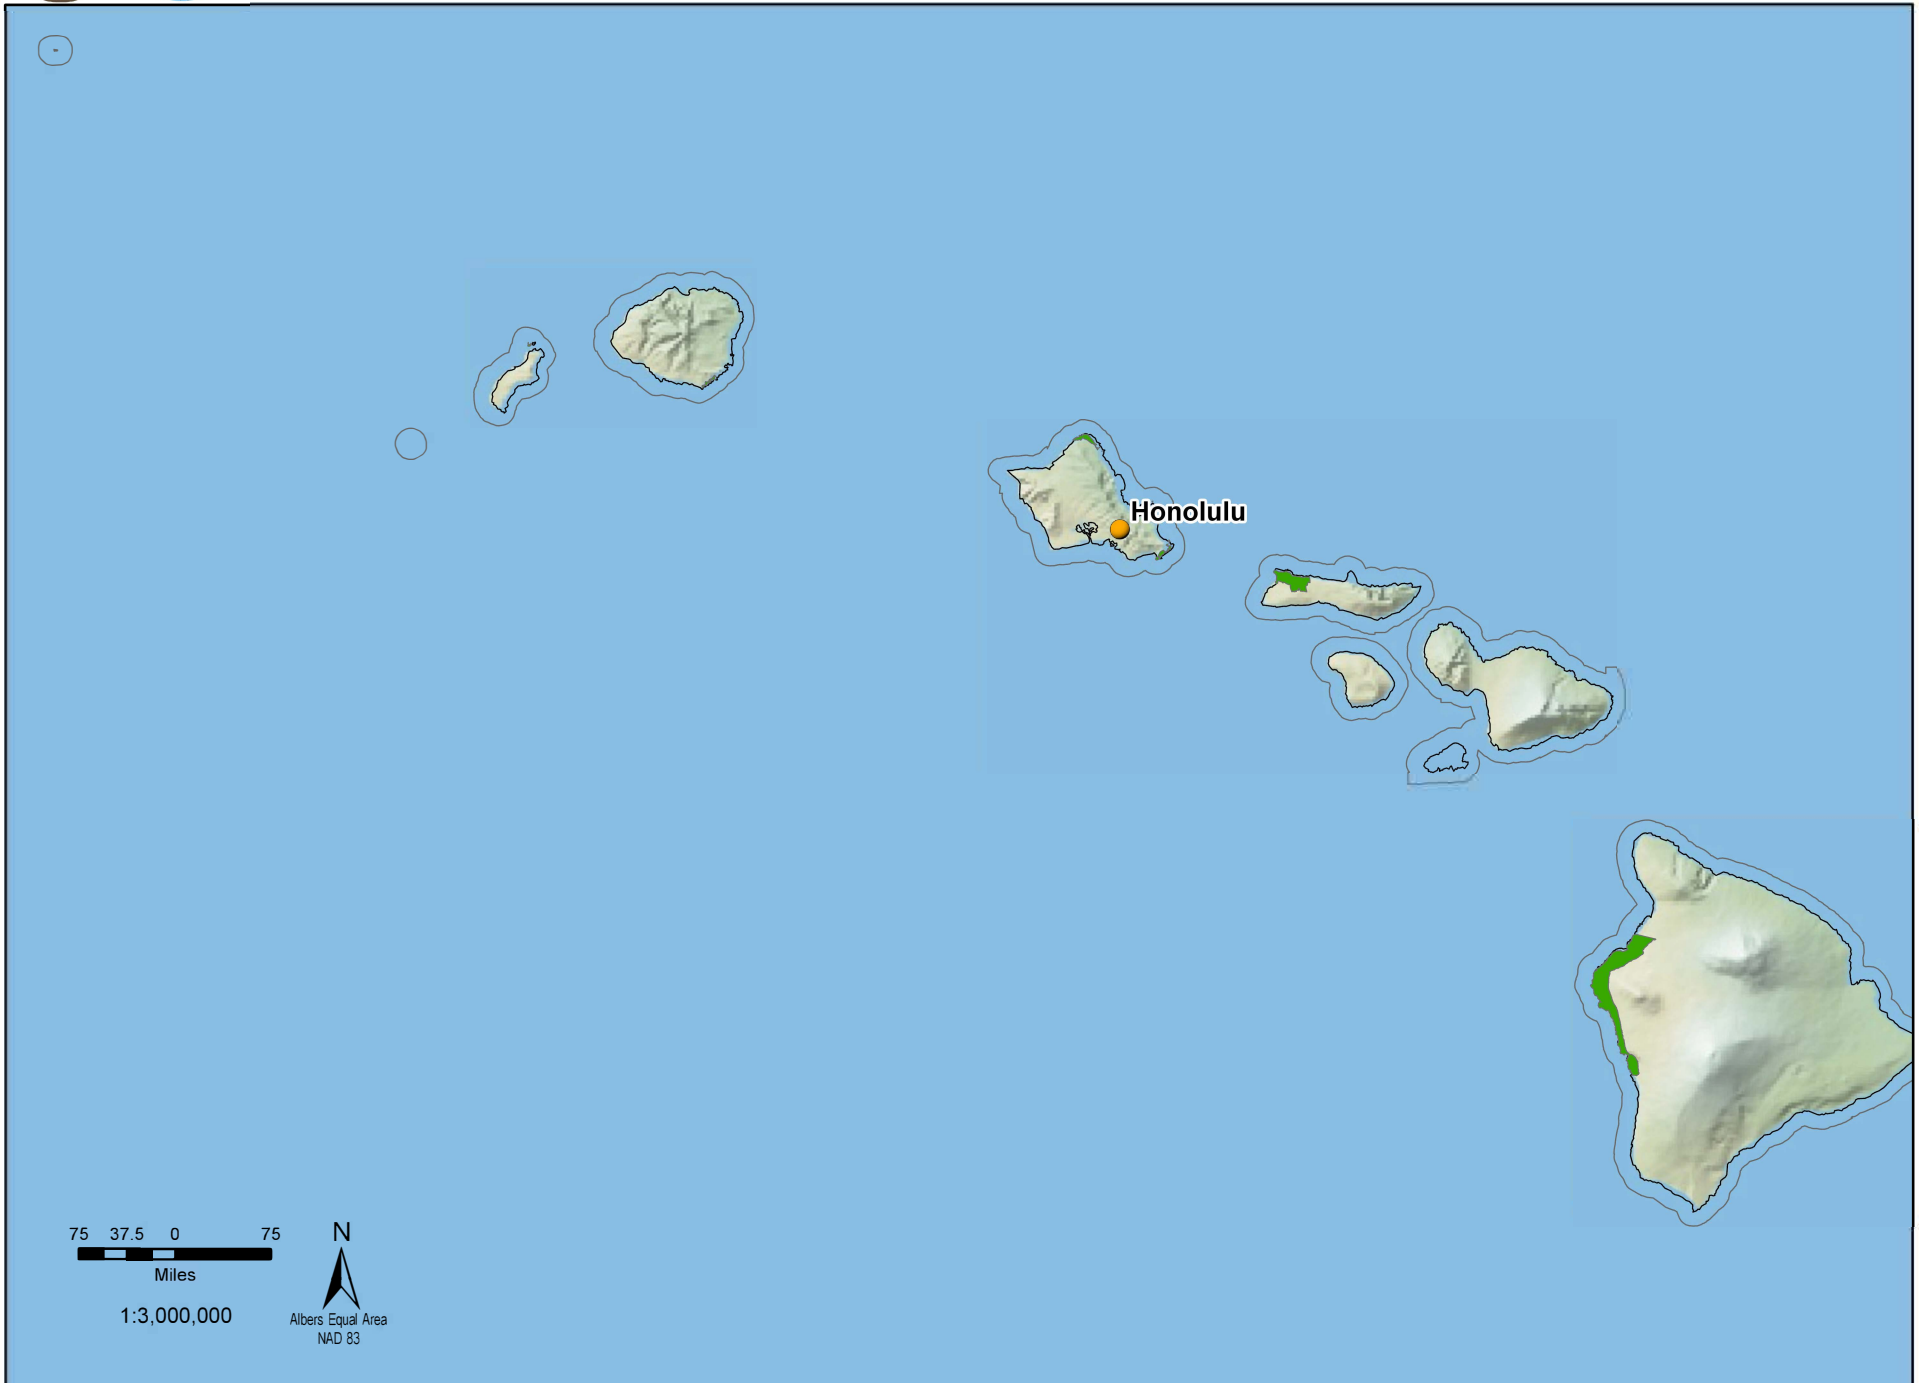

U.S. Fish & Wildlife Service - Coastal Program

Strategic Focus Areas 2017-2021, Hawaiian Islands

75 37.5 0 75
Miles

1:3,000,000

N
Albers Equal Area
NAD 83